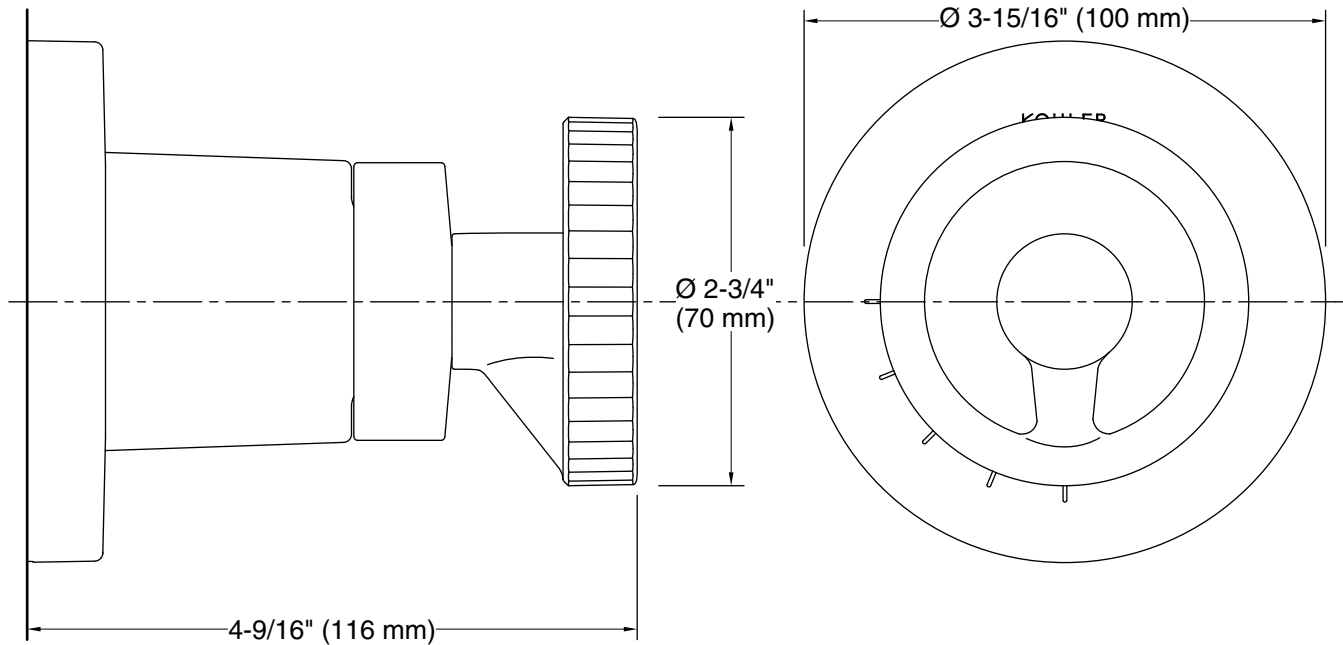

Installation

- Patented K-joint installation technology ensures consistent trim appearance, regardless of variability in valve rough-in

Codes/Standards

ASME A112.18.1/CSA B125.1

KOHLER[®] Faucet Lifetime Limited Warranty

Technical Information

All product dimensions are nominal.

Drain included: No

Notes

Install this product according to the installation instructions.